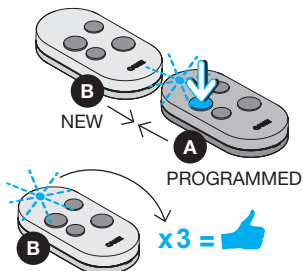

### FIX CODE MODEL

**1** PUSH ● FOR 5"

**2** PUSH ●

**3** RECORD TIME 10"

CR2032  
3 V DC Lithium

16 g

34 x 70 x 13 mm

Max 50 ÷ 150 m