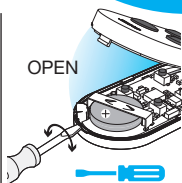

### FIX CODE MODEL

**1** PUSH ● FOR 5"

**2** PUSH ●

**3** RECORD TIME 10"

CR2032  
3 V DC Lithium

16 g

34 x 70 x 13 mm

Max 50 ÷ 150 m