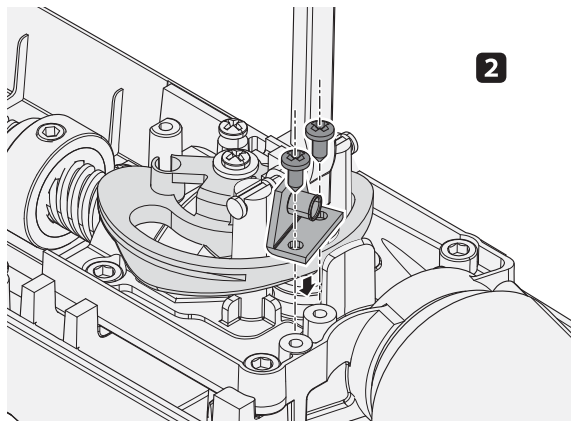

H3000
119R78

+

119R78
FA00054
FA00021

www.came.com

OPP001
FA00054

1

SWN20/SWN25
FA00021

2